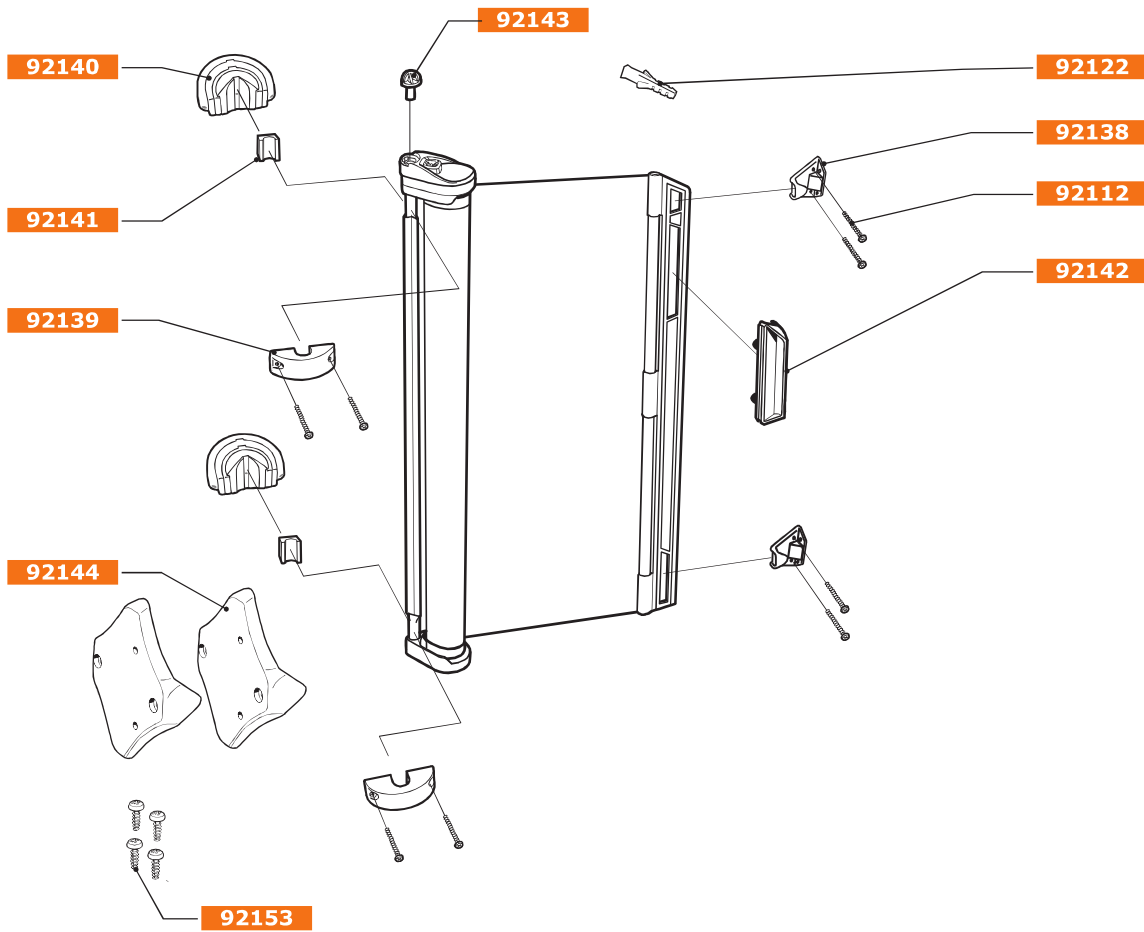

SPARE PARTS KIDDYGUARD

Lascal®

Part no.	Description	Qty.
92112	Screw KXTB 4,0x35 mm FZB	
92122	Plug	
92133	Owner manual	
92138	Locking hook	
92139	Wall fixing	
92140	Bannister fitting	
92141	Friction spacer	
92142	Handle	
92143	Top cap	
92144	Fixing plates	
92146	Retail box, standard	
92151	Retail box, Japan	
92153	PT screw 4,0 x 12 WN 1412	
92162	Retail Box, USA	